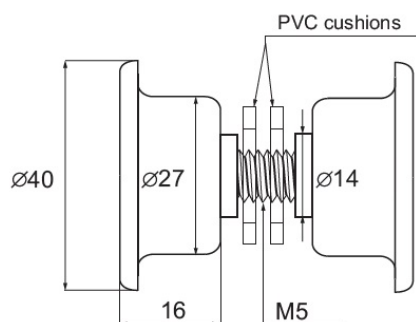

PRODUCT SHEET

Description:

Brass Door Knob "Kiel", \varnothing 40mm, Brushed Copper, 6-12mm Glass, Drill Hole \varnothing 8mm - Recommended \varnothing 10mm

Item number:

15.24.090-3

Units	Box	Carton	HS Code	Barcode
Pair			8302415000	 5704866518925